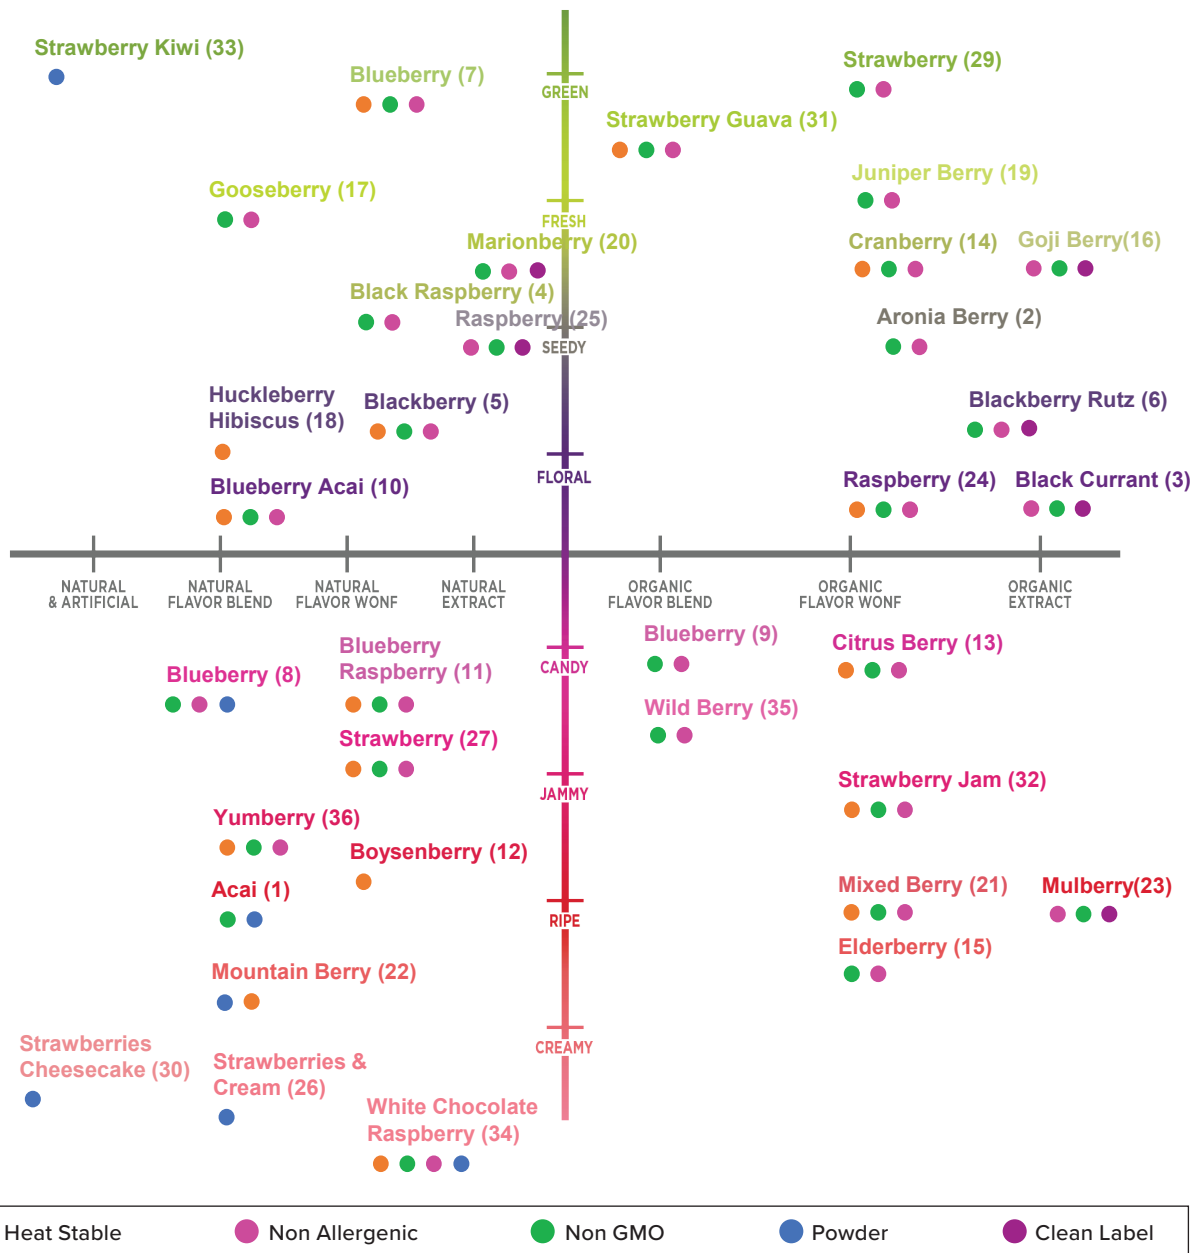

# BERRY PROFILES

Transparently Delicious™

PROFILE GUIDE

Flavor Producers' broad portfolio of berry flavors offers a mix of traditional berry flavors with varying profiles along with more exotic options that will surprise your senses.

Our berry profile guide includes a snapshot of what is available and is mapped by profile characteristics ranging from creamy to green on the vertical axis, and by natural and organic status on the horizontal axis. Additionally, each flavor has color indicators identifying valuable features to assist in flavor selection.

PROFILE	PRODUCT NUMBER	POWDER	HEAT STABLE	NON ALLERGENIC	NON GMO	*CLEAN LABEL
Acai (1)	M573668H	●			●	
Aronia Berry (2)	M835547H			●	●	
Black Currant (3)	SID48542D			●	●	●
Black Raspberry (4)	M677996H			●	●	
Blackberry (5)	ELF1053		●	●	●	
Blackberry Rutz (6)	M700547H			●	●	●
Blueberry (7)	ELF1008		●	●	●	
Blueberry (8)	ELF1056	●		●	●	
Blueberry (9)	M234774H			●	●	
Blueberry Acai (10)	ELF1001		●	●	●	
Blueberry Raspberry (11)	ELF1007		●	●	●	
Boysenberry (12)	M944979H		●			
Citrus Berry (13)	M124922H		●	●	●	
Cranberry (14)	ELF1017		●	●	●	
Elderberry (15)	M668793H			●	●	
Goji Berry (16)	M349341H			●	●	●
Gooseberry (17)	M914589H			●	●	
Huckleberry Hibiscus (18)	M963248H		●			
Juniper Berry (19)	M266002H			●	●	
Marionberry (20)	M811198H			●	●	●
Mixed Berry (21)	ELF1034		●	●	●	
Mountain Berry (22)	M832498H	●	●			
Mulberry (23)	M599713H			●	●	●
Raspberry (24)	ELF1042		●	●	●	
Raspberry (25)	M615242H			●	●	●
Strawberries & Cream (26)	M625656H	●				
Strawberry (27)	ELF1044		●	●	●	
Strawberry (28)	M644647H			●	●	
Strawberry (29)	M191702H			●	●	
Strawberry Cheesecake (30)	M533495H		●			
Strawberry Guava (31)	M4973020H		●	●	●	
Strawberry Jam (32)	M421222H		●	●		
Strawberry Kiwi (33)	M208055H	●				
White Chocolate Raspberry (34)	M779552H	●	●	●	●	
Wild Berry (35)	M500340H			●	●	
Yumberry (36)	M605436H		●	●	●	