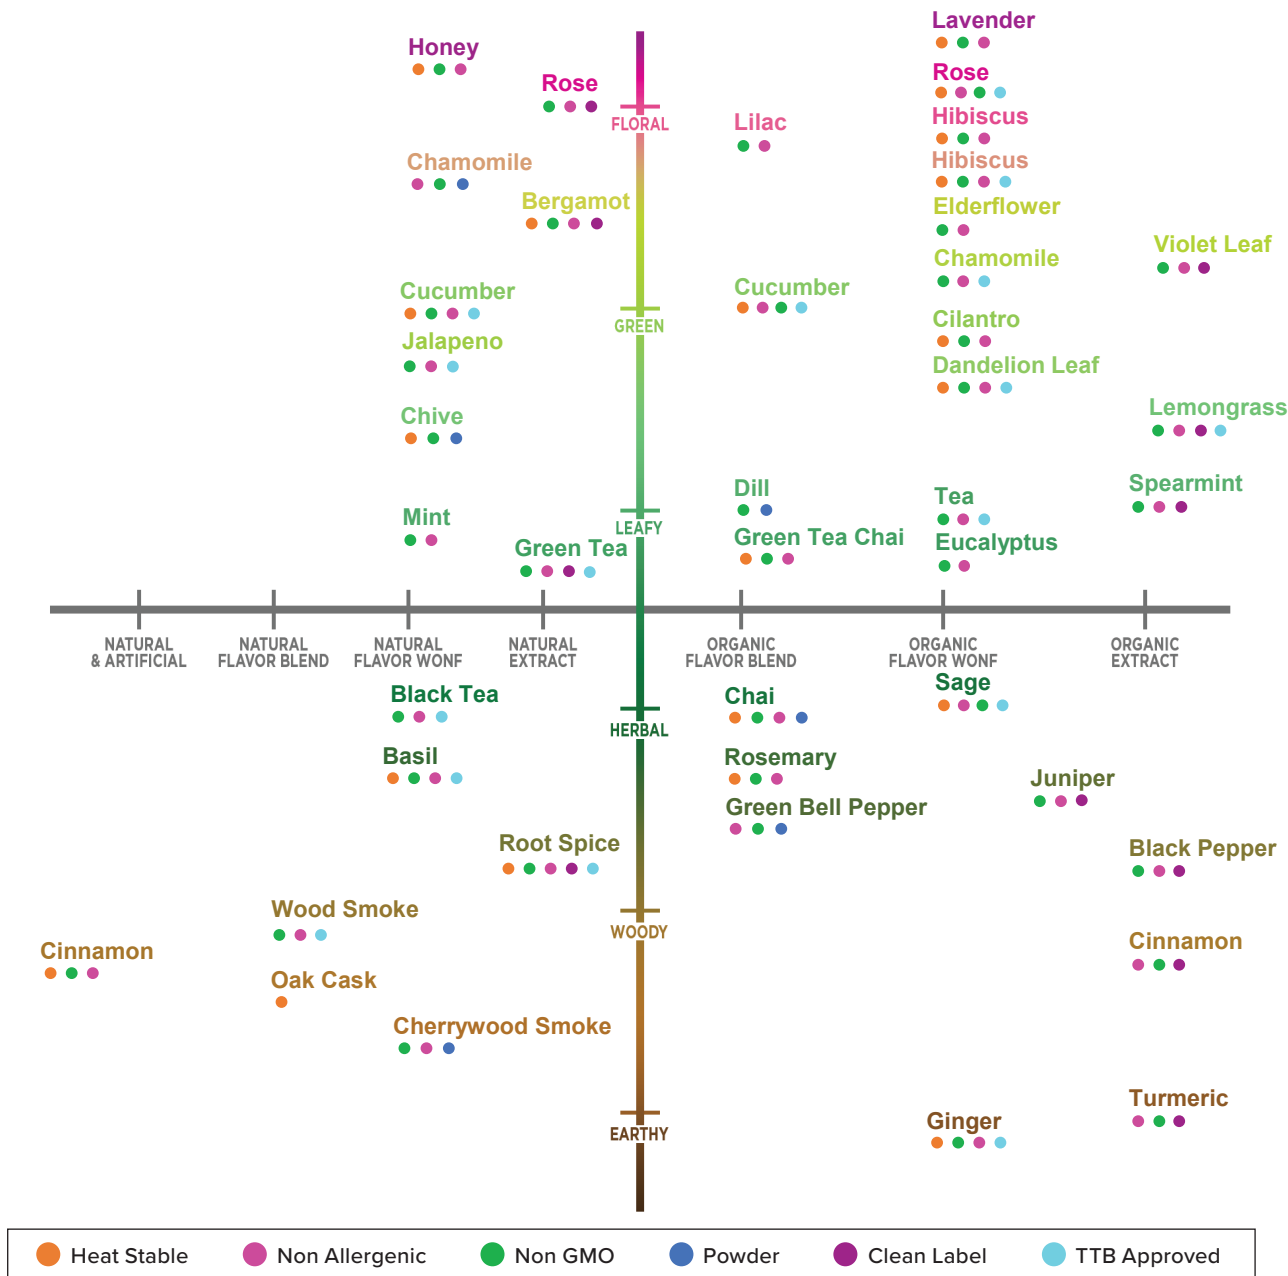

BOTANICAL PROFILES

Transparently Delicious™

PROFILE GUIDE

Flavor Producers' broad portfolio of herbal & botanical flavors and extracts gives you a myriad of options for adding unique and inspiring twists to your food and beverage applications.

Our herbal and botanical profile guide includes a snapshot of what is available — from earthy to floral on the vertical axis, and by natural and organic status on the horizontal axis. The color of the name reflects the sensory profile on the vertical axis. The colored dots below the name identify valuable features to assist your selection.