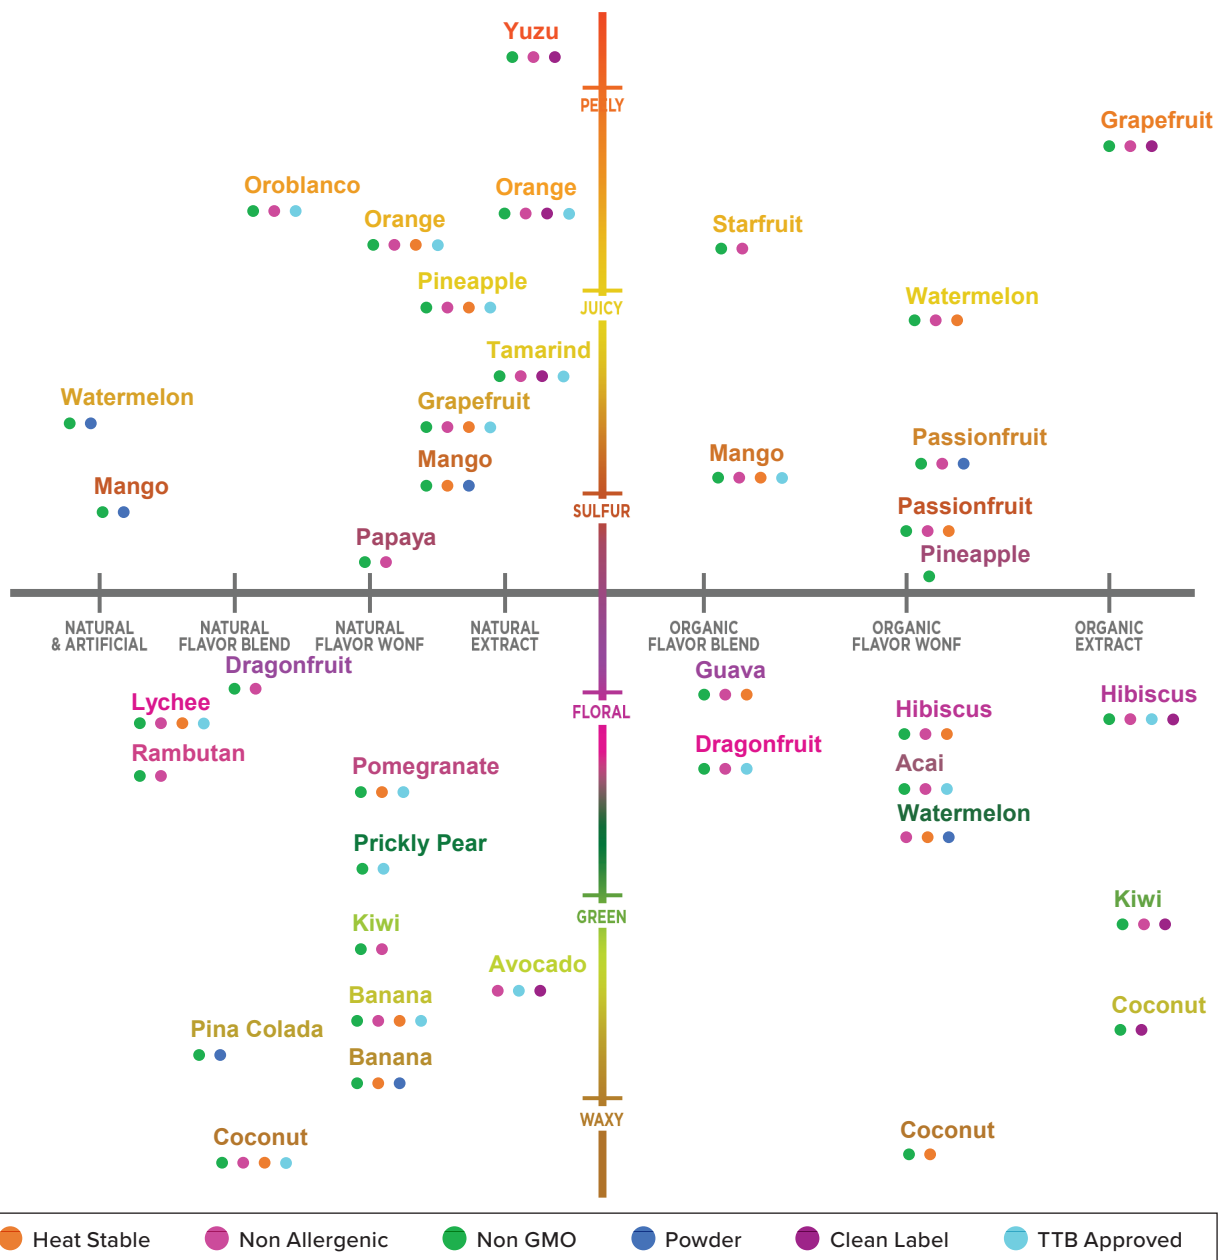

TROPICAL PROFILES

Transparently Delicious™

PROFILE GUIDE

Flavor Producers' broad portfolio of tropical flavors and extracts gives you a vast ocean of options for adding unique and exotic twists to your food and beverage applications.

Our tropical profile guide includes a snapshot of what is available — from waxy to peely on the vertical axis, and by natural and organic status on the horizontal axis. The color of the name reflects the sensory profile on the vertical axis. The colored dots below the name identify valuable features to assist your selection.