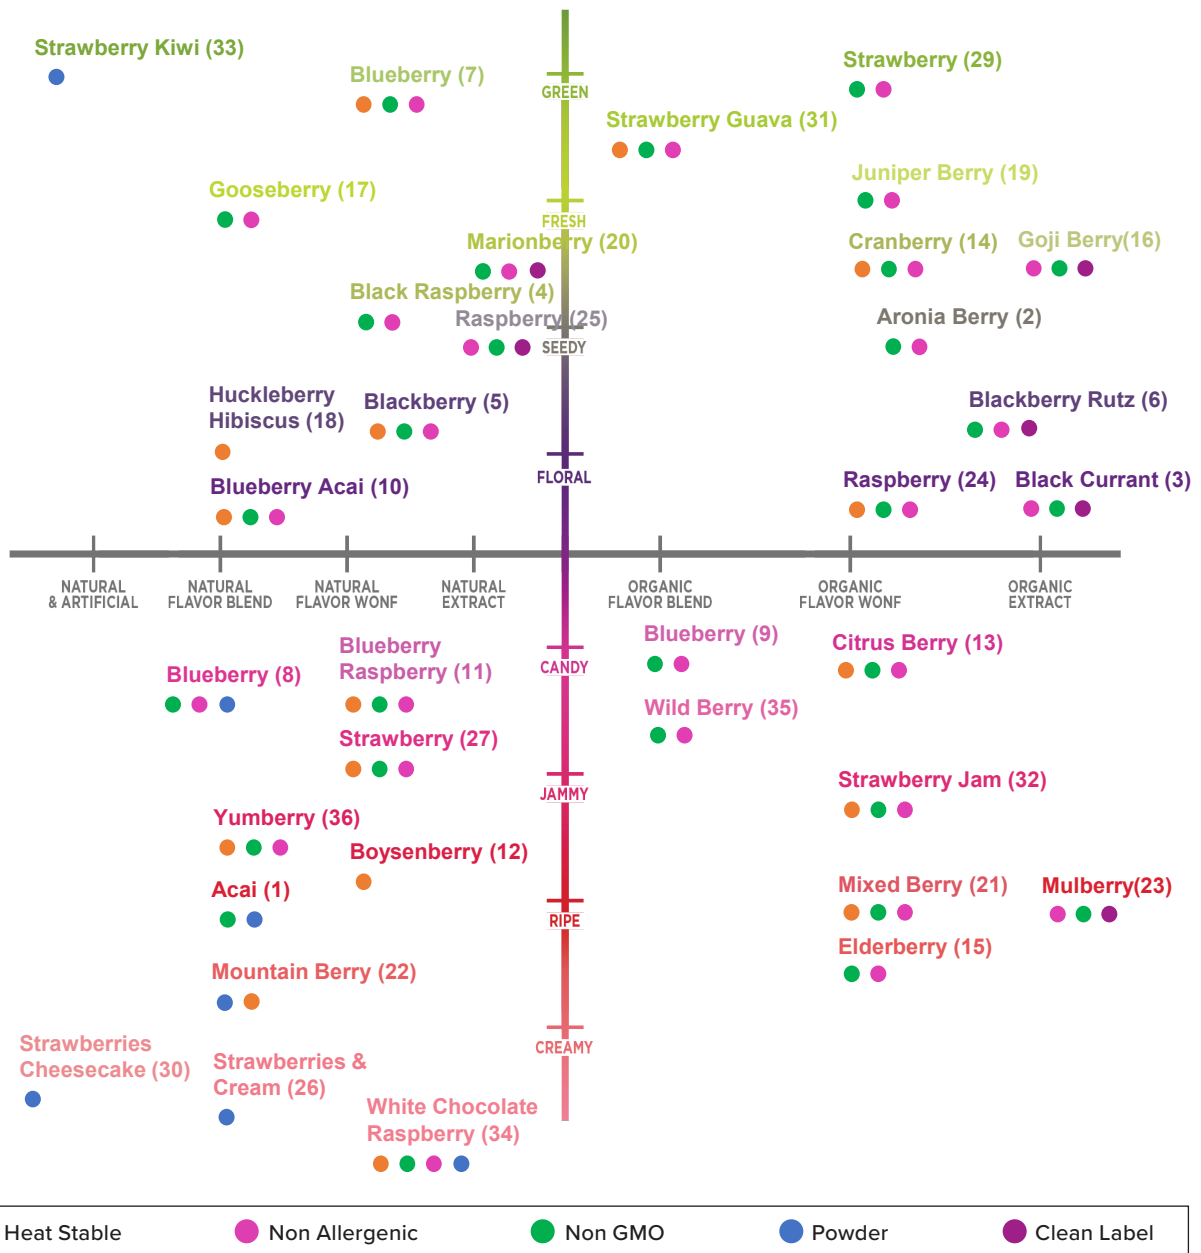

BERRY PROFILES

Transparently Delicious®

PROFILE GUIDE

Flavor Producers' broad portfolio of berry flavors offers a mix of traditional berry flavors with varying profiles along with more exotic options that will surprise your senses.

Our berry profile guide includes a snapshot of what is available and is mapped by profile characteristics ranging from creamy to green on the vertical axis, and by natural and organic status on the horizontal axis. Additionally, each flavor has color indicators identifying valuable features to assist in flavor selection.

PROFILE	PRODUCT NUMBER	POWDER	HEAT STABLE	NON ALLERGENIC	NON GMO	*CLEAN LABEL
Acai (1)	M573668H	●			●	
Aronia Berry (2)	M835547H			●	●	
Black Currant (3)	SID48542D			●	●	●
Black Raspberry (4)	M677996H			●	●	
Blackberry (5)	ELF1053		●	●	●	
Blackberry Rutz (6)	M700547H			●	●	●
Blueberry (7)	ELF1008		●	●	●	
Blueberry (8)	ELF1056	●		●	●	
Blueberry (9)	M234774H			●	●	
Blueberry Acai (10)	ELF1001		●	●	●	
Blueberry Raspberry (11)	ELF1007		●	●	●	
Boysenberry (12)	M944979H		●			
Citrus Berry (13)	M124922H		●	●	●	
Cranberry (14)	ELF1017		●	●	●	
Elderberry (15)	M668793H			●	●	
Goji Berry (16)	M349341H			●	●	●
Gooseberry (17)	M914589H			●	●	
Huckleberry Hibiscus (18)	M963248H		●			
Juniper Berry (19)	M266002H			●	●	
Marionberry (20)	M811198H			●	●	●
Mixed Berry (21)	ELF1034		●	●	●	
Mountain Berry (22)	M832498H	●	●			
Mulberry (23)	M599713H			●	●	●
Raspberry (24)	ELF1042		●	●	●	
Raspberry (25)	M615242H			●	●	●
Strawberries & Cream (26)	M625656H	●				
Strawberry (27)	ELF1044		●	●	●	
Strawberry (28)	M644647H			●	●	
Strawberry (29)	M191702H			●	●	
Strawberry Cheesecake (30)	M533495H		●			
Strawberry Guava (31)	M4973020H		●	●	●	
Strawberry Jam (32)	M421222H		●	●		
Strawberry Kiwi (33)	M208055H	●				
White Chocolate Raspberry (34)	M779552H	●	●	●	●	
Wild Berry (35)	M500340H			●	●	
Yumberry (36)	M605436H		●	●	●	