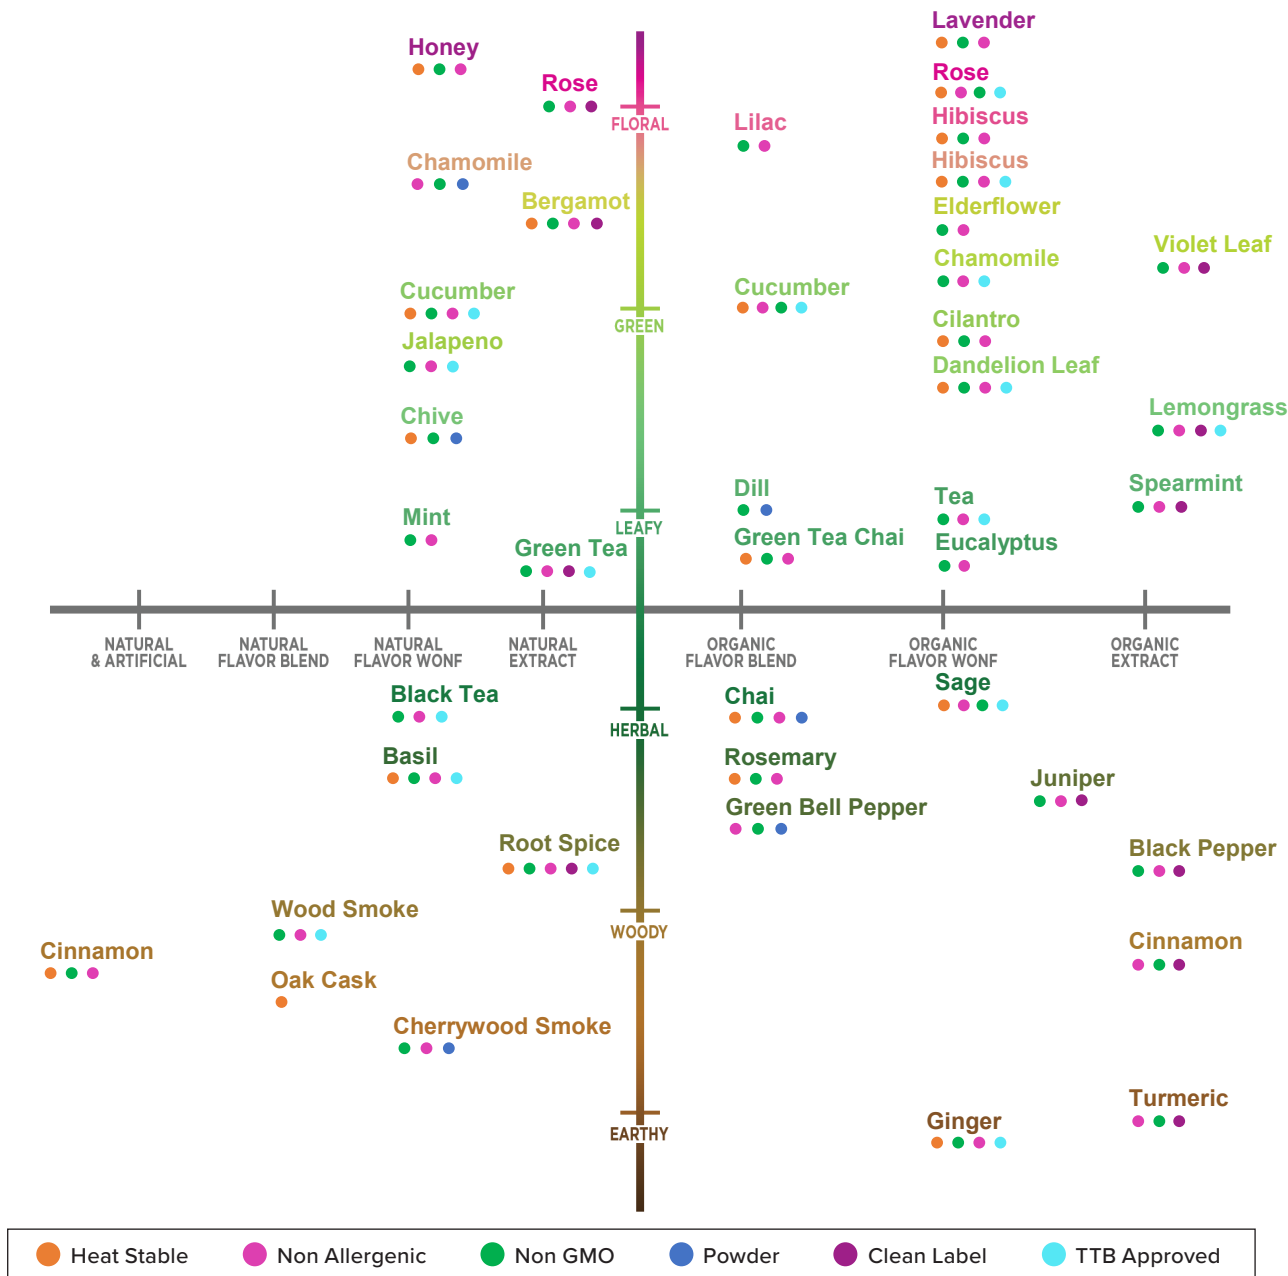

BOTANICAL PROFILES

Transparently Delicious®

PROFILE GUIDE

Flavor Producers' broad portfolio of herbal & botanical flavors and extracts gives you a myriad of options for adding unique and inspiring twists to your food and beverage applications.

Our herbal and botanical profile guide includes a snapshot of what is available — from earthy to floral on the vertical axis, and by natural and organic status on the horizontal axis. The color of the name reflects the sensory profile on the vertical axis. The colored dots below the name identify valuable features to assist your selection.