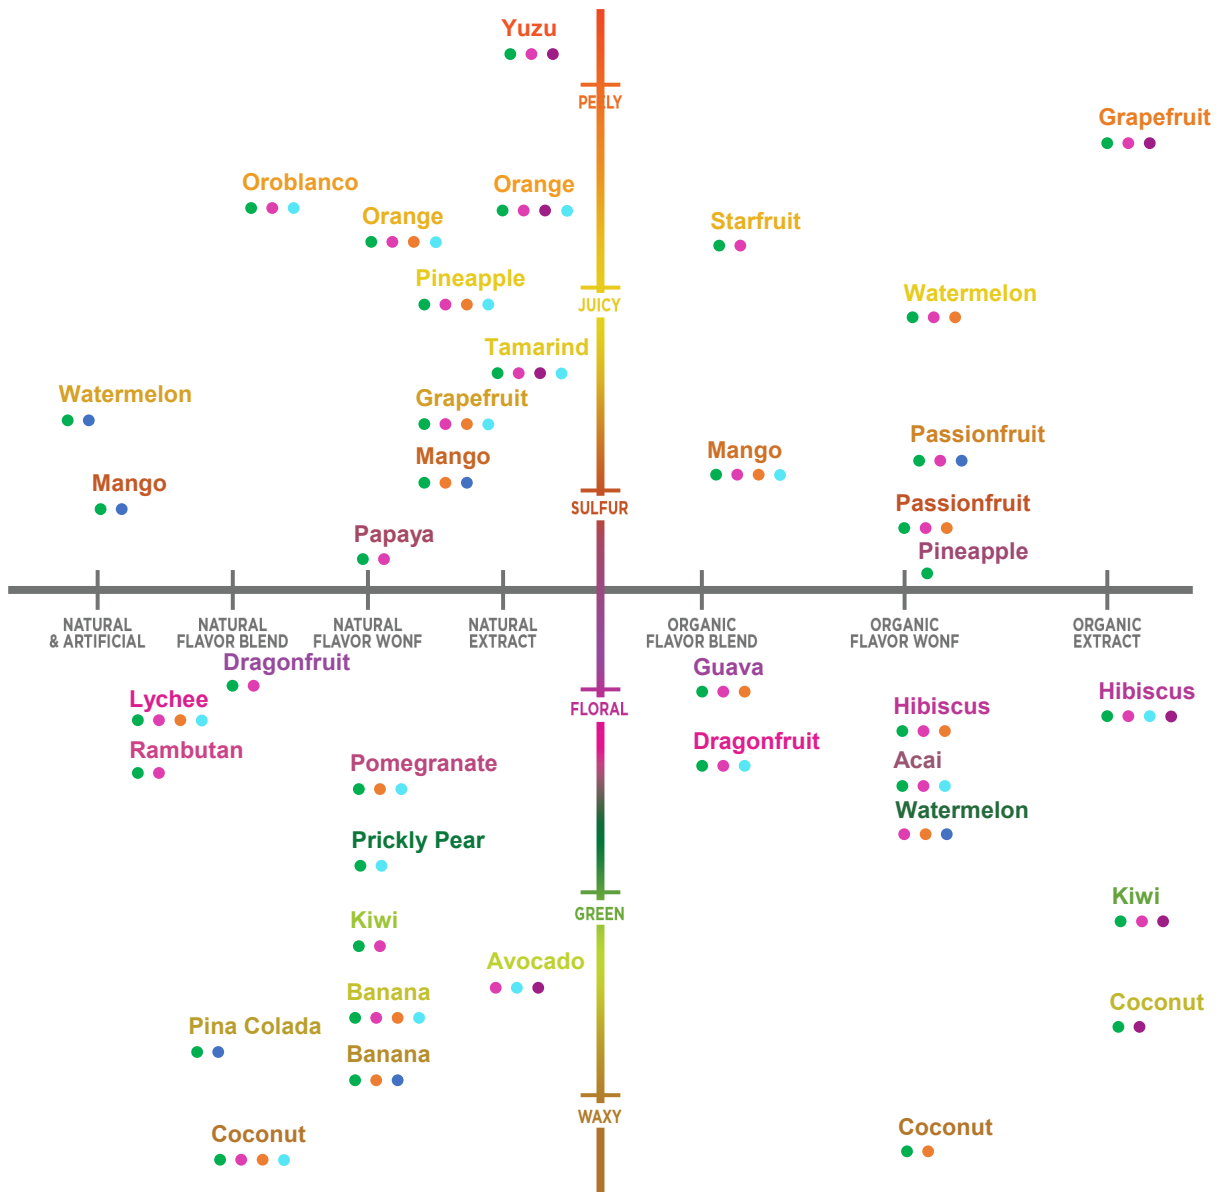

TROPICAL PROFILES

Transparently Delicious®

PROFILE GUIDE

Flavor Producers' broad portfolio of tropical flavors and extracts gives you a vast ocean of options for adding unique and exotic twists to your food and beverage applications.

Our tropical profile guide includes a snapshot of what is available — from waxy to peely on the vertical axis, and by natural and organic status on the horizontal axis. The color of the name reflects the sensory profile on the vertical axis. The colored dots below the name identify valuable features to assist your selection.

PROFILE	PRODUCT NUMBER	POWDER	HEAT STABLE	NON ALLERGENIC	NON GMO	*CLEAN LABEL	TTB APPROVED
Acai	M092322H			•	•		•
Avocado	SID48450D			•		•	•
Banana	ELF1004		•	•	•		•
Banana	M188566H	•	•		•		
Coconut	ELF1015		•	•	•		•
Coconut	ELF1052		•		•		
Coconut	SID48620D				•	•	
Dragonfruit	M899488H			•	•		
Dragonfruit	M20DRA944773H			•	•		
Grapefruit	ELF1023		•	•	•		•
Grapefruit	M20GRA164786H			•	•	•	
Guava	ELF1024		•	•	•		
Hibiscus	ELF1025		•	•	•		
Hibiscus	SID59610			•	•	•	•
Kiwi	M273370H			•	•		
Kiwi	M19KIW154827H			•	•	•	
Lychee	M431733H		•	•	•		•
Mango	ELF1060	•	•		•		
Mango	M464645H	•			•		
Mango	ELF1030		•	•	•		•
Orange	ELF1035		•	•	•		•
Orange	M663524H			•	•	•	•
Oroblanco	M085028H			•	•		•
Papaya	M267704H			•	•		
Passionfruit	ELF1036		•	•	•		
Passionfruit	M20PAS264591H	•		•	•		
Pina Colada	M603898H	•			•		
Pineapple	ELF1040		•	•	•		•
Pineapple	M20PIN191960H				•		
Pomegranate	ELF1041		•		•		•
Prickly Pear	M370691H				•		•
Rambutan	M023708H			•	•		
Starfruit	M20STA380522H			•	•		
Tamarind	SID5710			•	•	•	•
Watermelon	M038831H	•		•			
Watermelon	M20WAT792297H	•	•	•			
Watermelon	ELF1050		•	•	•		
Yuzu	M777719H			•	•	•	