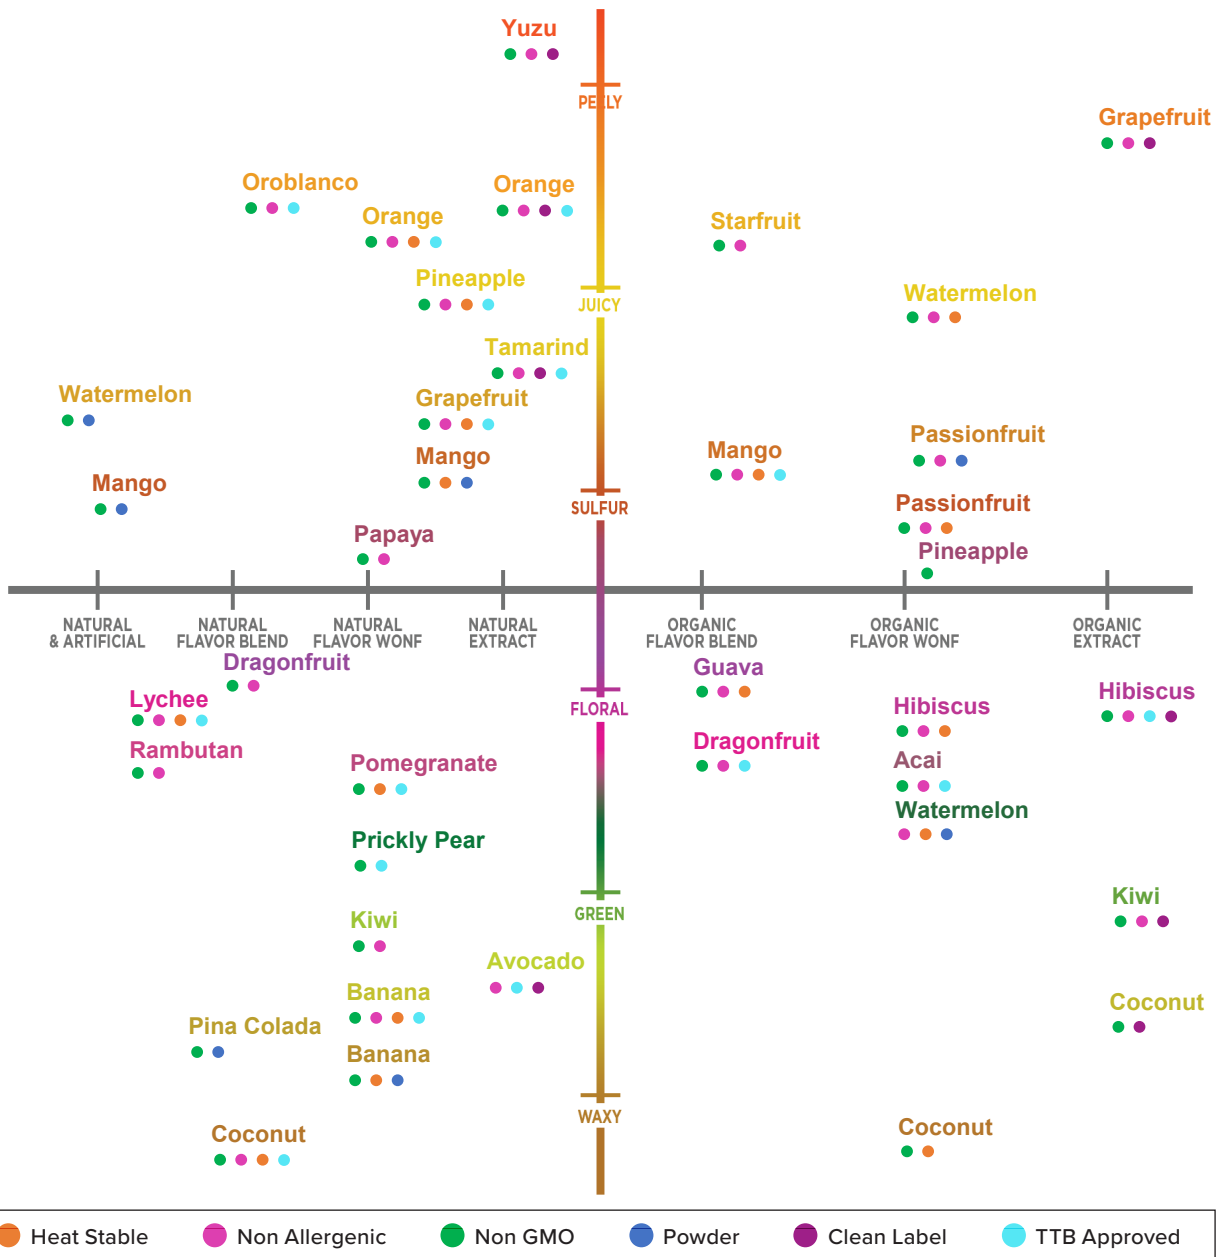

TROPICAL PROFILES

Transparently Delicious®

PROFILE GUIDE

Flavor Producers' broad portfolio of tropical flavors and extracts gives you a vast ocean of options for adding unique and exotic twists to your food and beverage applications.

Our tropical profile guide includes a snapshot of what is available — from waxy to peely on the vertical axis, and by natural and organic status on the horizontal axis. The color of the name reflects the sensory profile on the vertical axis. The colored dots below the name identify valuable features to assist your selection.