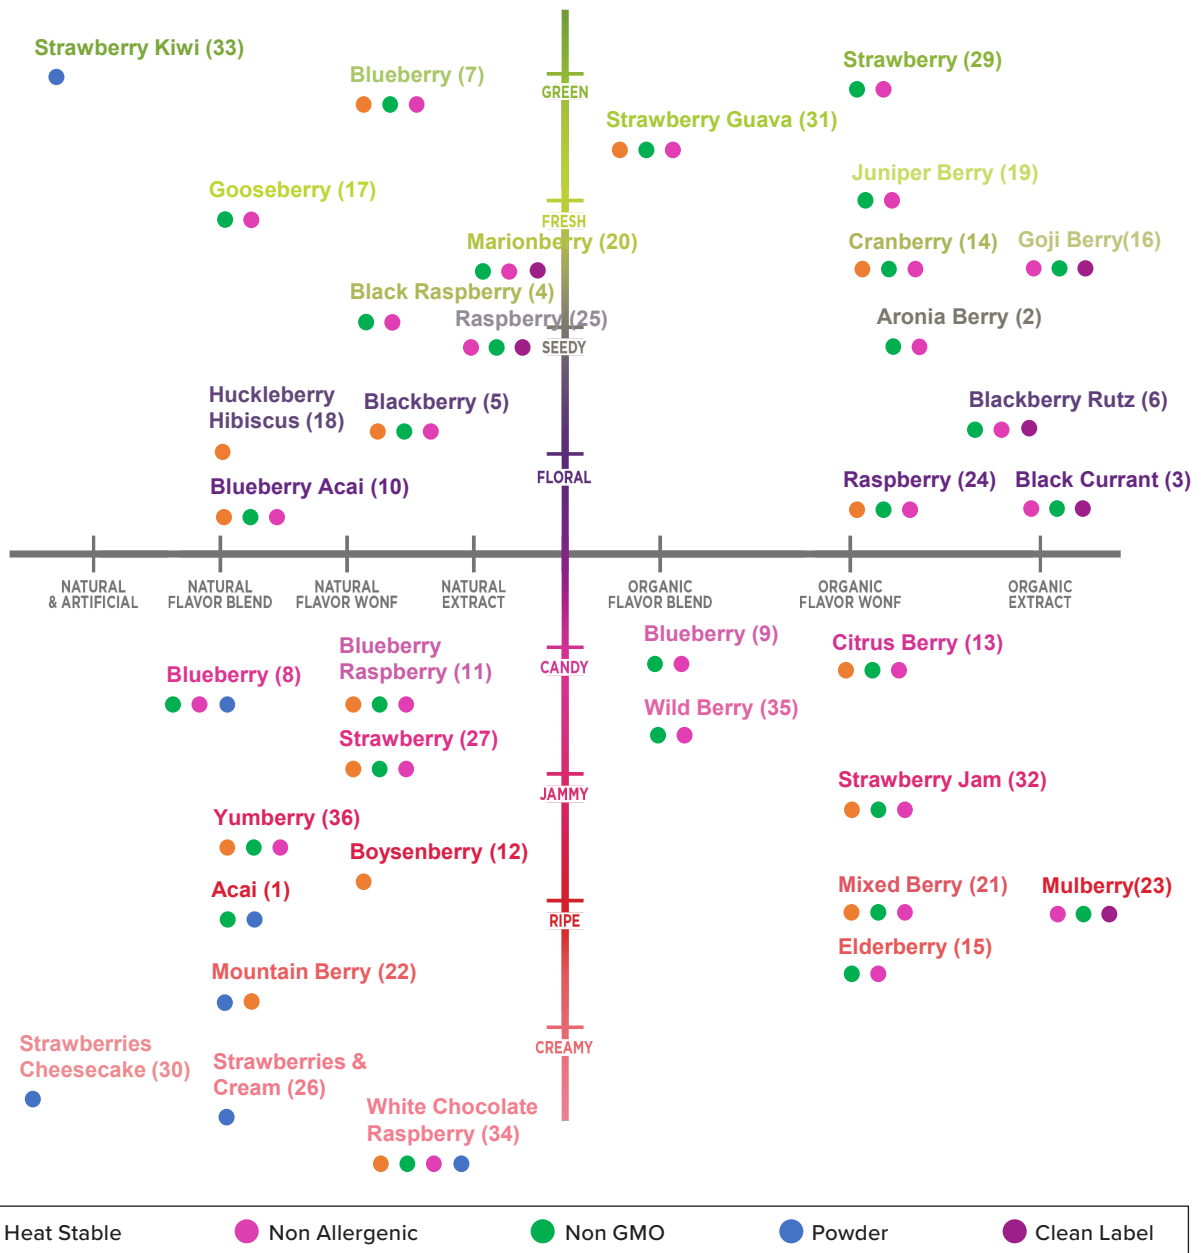

BERRY PROFILES

Transparently Delicious®

PROFILE GUIDE

Flavor Producers' broad portfolio of berry flavors offers a mix of traditional berry flavors with varying profiles along with more exotic options that will surprise your senses.

Our berry profile guide includes a snapshot of what is available and is mapped by profile characteristics ranging from creamy to green on the vertical axis, and by natural and organic status on the horizontal axis. Additionally, each flavor has color indicators identifying valuable features to assist in flavor selection.

PROFILE	PRODUCT NUMBER	POWDER	HEAT STABLE	NON ALLERGENIC	NON GMO	*CLEAN LABEL
Acai (1)	M573668H	●			●	
Aronia Berry (2)	M835547H			●	●	
Black Currant (3)	SID48542D			●	●	●
Black Raspberry (4)	M677996H			●	●	
Blackberry (5)	ELF1053		●	●	●	
Blackberry Rutz (6)	M700547H			●	●	●
Blueberry (7)	ELF1008		●	●	●	
Blueberry (8)	ELF1056	●		●	●	
Blueberry (9)	M234774H			●	●	
Blueberry Acai (10)	ELF1001		●	●	●	
Blueberry Raspberry (11)	ELF1007		●	●	●	
Boysenberry (12)	M944979H		●			
Citrus Berry (13)	M124922H		●	●	●	
Cranberry (14)	ELF1017		●	●	●	
Elderberry (15)	M668793H			●	●	
Goji Berry (16)	M349341H			●	●	●
Gooseberry (17)	M914589H			●	●	
Huckleberry Hibiscus (18)	M963248H		●			
Juniper Berry (19)	M266002H			●	●	
Marionberry (20)	M811198H			●	●	●
Mixed Berry (21)	ELF1034		●	●	●	
Mountain Berry (22)	M832498H	●	●			
Mulberry (23)	M599713H			●	●	●
Raspberry (24)	ELF1042		●	●	●	
Raspberry (25)	M615242H			●	●	●
Strawberries & Cream (26)	M625656H	●				
Strawberry (27)	ELF1044		●	●	●	
Strawberry (28)	M644647H			●	●	
Strawberry (29)	M191702H			●	●	
Strawberry Cheesecake (30)	M533495H		●			
Strawberry Guava (31)	M4973020H		●	●	●	
Strawberry Jam (32)	M421222H		●	●		
Strawberry Kiwi (33)	M208055H	●				
White Chocolate Raspberry (34)	M779552H	●	●	●	●	
Wild Berry (35)	M500340H			●	●	
Yumberry (36)	M605436H		●	●	●	