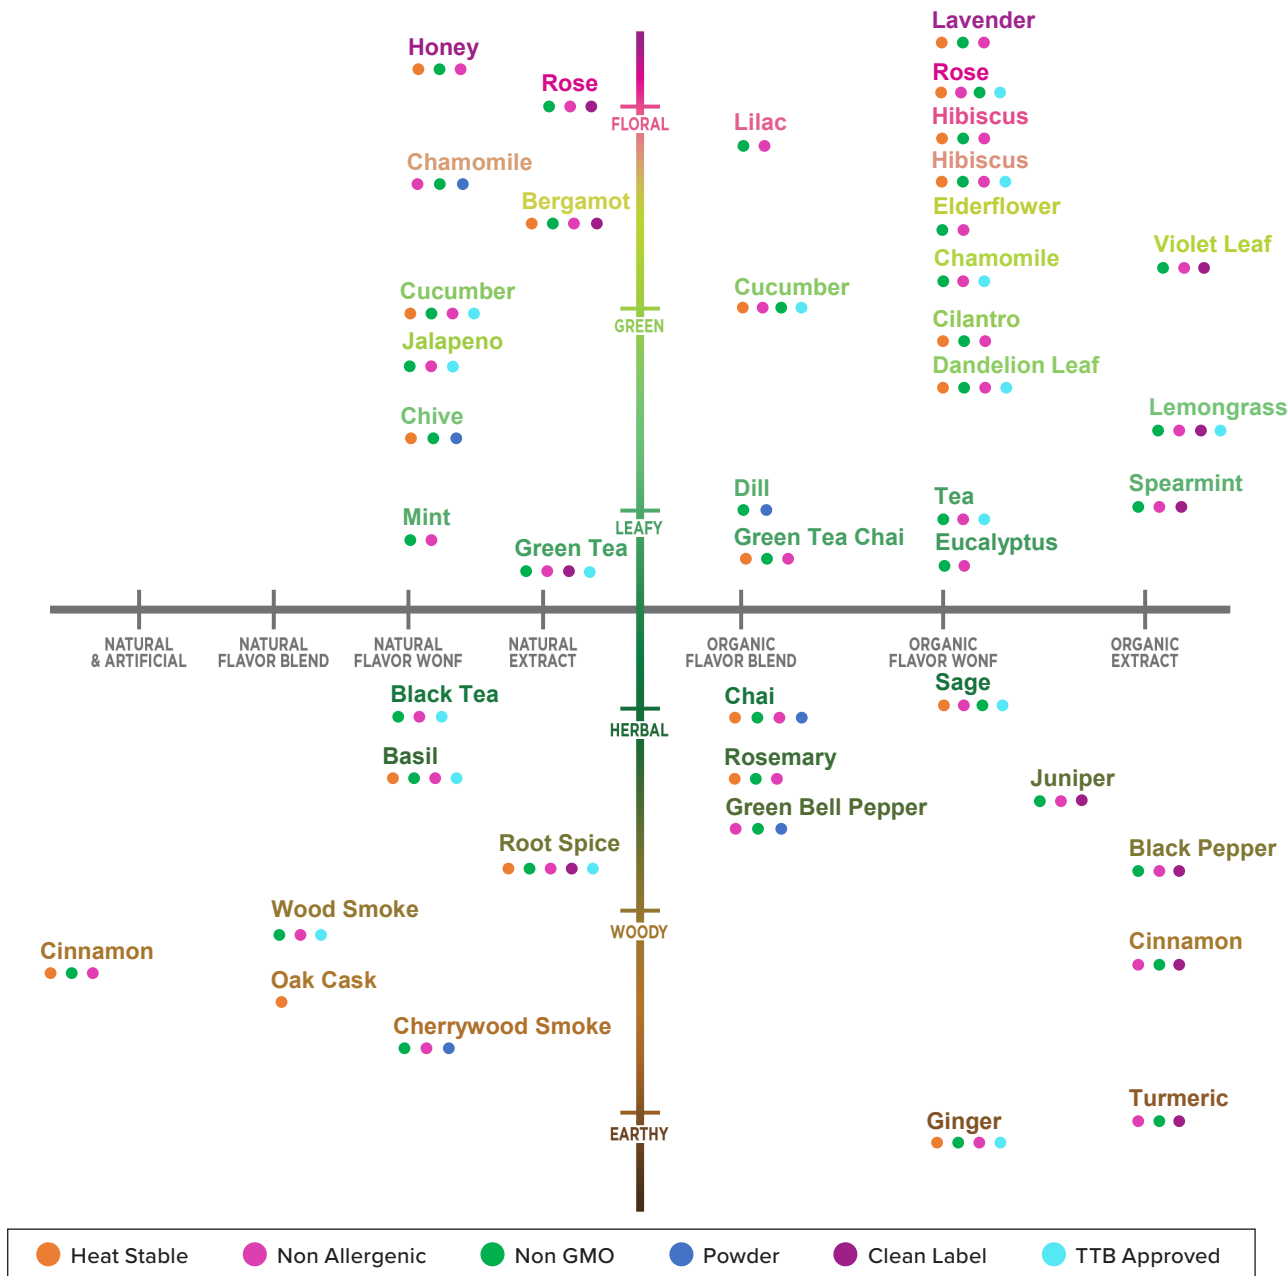

BOTANICAL PROFILES

Transparently Delicious®

PROFILE GUIDE

Flavor Producers' broad portfolio of herbal & botanical flavors and extracts gives you a myriad of options for adding unique and inspiring twists to your food and beverage applications.

Our herbal and botanical profile guide includes a snapshot of what is available — from earthy to floral on the vertical axis, and by natural and organic status on the horizontal axis. The color of the name reflects the sensory profile on the vertical axis. The colored dots below the name identify valuable features to assist your selection.