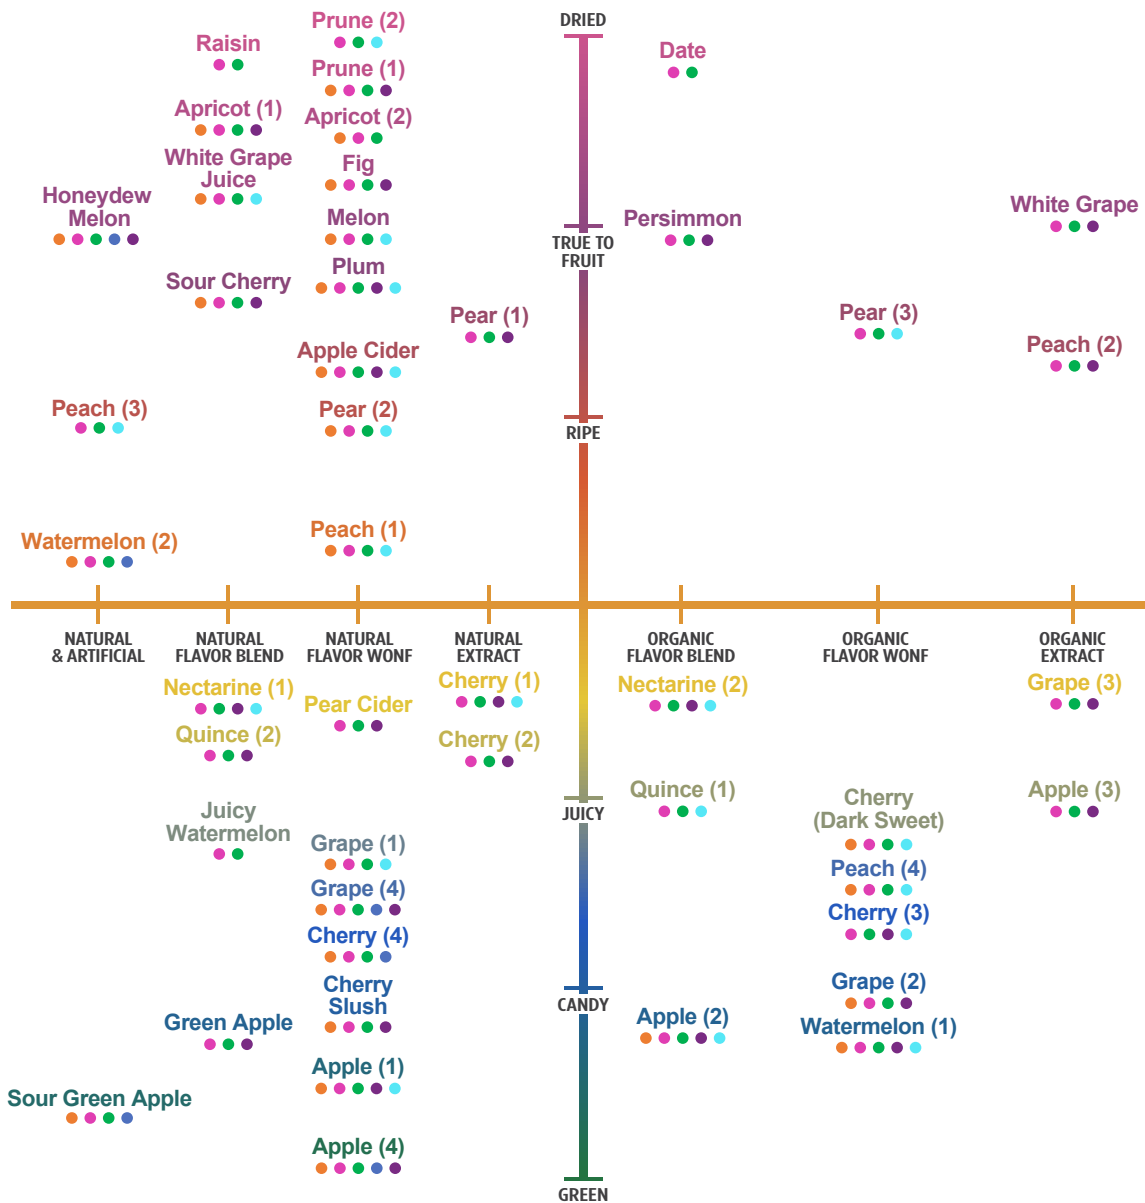

# ORCHARD & VINEYARD PROFILES

Transparently Delicious®

PROFILE GUIDE

Flavor Producers' broad portfolio of orchard & vineyard flavors gives you a vast range of options for adding unique and exotic twists to your food and beverage applications.

Our orchard & vineyard profile guide is mapped by profile characteristics from dried to green on the vertical axis and by natural and organic status on the horizontal axis. Additionally, each flavor has color indicators identifying valuable features to assist in flavor selection.

PROFILE	PRODUCT NUMBER	POWDER	HEAT STABLE	NON ALLERGENIC	NON GMO	CLEAN LABEL	TTB APPROVED
Apple (1)	ELF1003		●	●	●	●	●
Apple (2)	15295		●	●	●	●	●
Apple (3)	202236			●	●	●	
Apple Cider	ELF1096		●	●	●	●	●
Apple Powder	ELF1055	●	●	●	●	●	
Apricot (1)	70893		●	●	●	●	
Apricot (2)	KS0001826		●	●	●		
Cherry (1)	46930			●	●	●	●
Cherry (2)	11870			●	●	●	
Cherry (3)	23783			●	●	●	●
Cherry (4)	ELF1081	●	●	●	●		
Cherry (Dark Sweet)	ELF1011		●	●	●		●
Cherry (Slush)	ELF1099		●	●	●	●	
Date	14081			●	●		
Fig	30708		●	●	●	●	●
Grape (1)	ELF1022		●	●	●	●	
Grape (2)	23190		●	●	●	●	
Grape (3)	11726			●	●	●	
Grape (4)	ELF1074	●	●	●	●	●	
Green Apple	119979			●	●	●	
Honeydew Melon	115658	●	●	●	●	●	
Juicy Watermelon	31458			●	●		
Melon (TTB Nat)	74479		●	●	●		●
Nectarine (1)	31608			●	●	●	●
Nectarine (2)	PW0002390			●	●	●	●
Peach (1)	ELF1037		●	●	●		●
Peach (2)	81762			●	●	●	
Peach (3)	31019			●	●		●
Peach (4)	CK0002222		●	●	●		●
Pear (1)	MS0001051			●	●	●	
Pear (2)	30595		●	●	●		●
Pear (3)	15829			●	●		●
Pear Cider	25021			●	●	●	
Persimmon	203516			●	●	●	
Plum	ELF1088		●	●	●	●	●
Prune (1)	FLA-903-259		●	●	●	●	●
Prune (2)	80658			●	●		●
Quince (1)	203479			●	●		●
Quince (2)	115139			●	●	●	
Raisin	112216			●	●		
Sour Cherry	ELF1097		●	●	●	●	●
Sour Green Apple	80527	●	●	●	●		
Watermelon (1)	ELF1050		●	●	●	●	●
Watermelon (2)	41129	●	●	●	●		
White Grape	11733			●	●	●	
White Grape Juice	30858		●	●	●		●